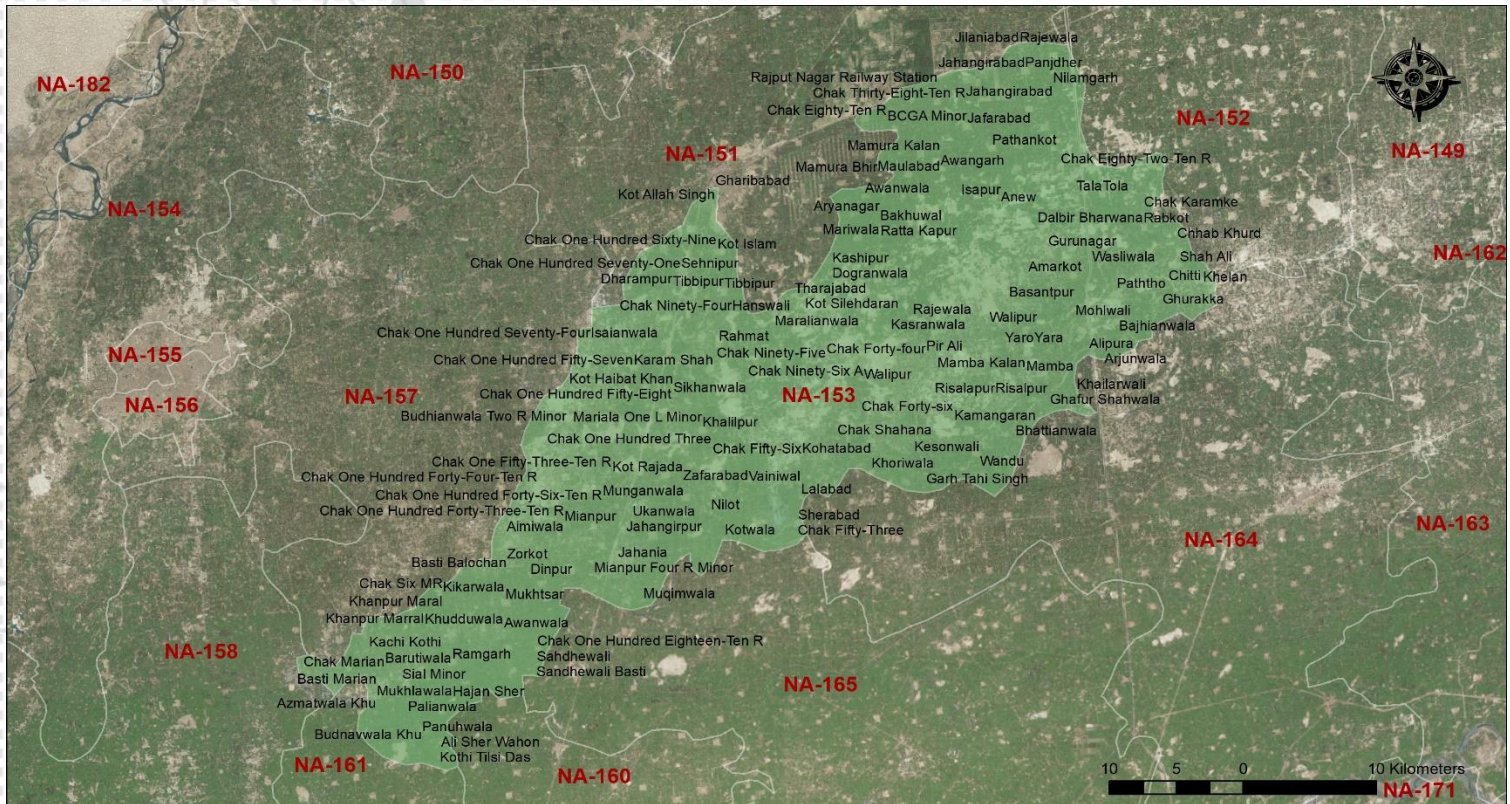

CONSTITUENCY PROFILE

NA-153 KHANEWAL-IV

PUNJAB

**CONSTITUENCY
POPULATION**

728,718

VOTER STATISTICS

Male

230,143

Female

180,748

Total

410,891

56%

of the total population
are registered as voters

POLLING STATIONS

41

Male

128

Female

260

Combined

340

Total

Number of polling stations where
registered voters exceed 1,200

AVERAGE VOTER
AT POLLING STATION

1,209

AVERAGE VOTER
AT POLLING BOOTH

374

LIST OF CONTESTING CANDIDATES

#	Name	Name of Political Party
1	Aurangzaib Alamgir	Independent
2	Chaudhry Iftikhar Nazir	Pakistan Muslim League (Nawaz)
3	Atta-ur-Rahman	Independent
4	Ghulam Abbas	Tehreek-e-Labaik Pakistan
5	Muhammad Anwar	Pakistan Kissan Ittehad (Ch. Anwar)
6	Muhammad Sohail Zaman Shah	Independent
7	Malik Ghulam Murtaza	Pakistan Tehreek-e-Insaf